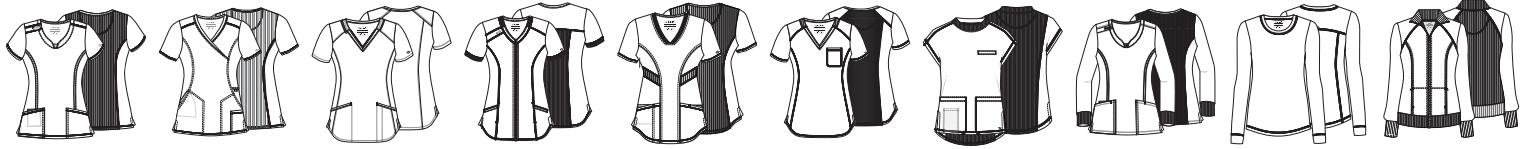

COLLECTION FEATURES

Contemporary Fit / 360° Stretch / Moisture Wicking / Easy Care / PROTX2 Odor Protection (prints & underscrubs excluded)

WOMEN'S

BEST SELLER

BEST SELLER

BEST SELLER

2624A	2625A	CK865A	CK810A	CK623A	CK687A	CK742A	CK781A	CK782	2391A
Round Neck Top	Mock Wrap Top	2-Pocket V-Neck Top	Zip Front V-Neck Top	3 Pocket V-Neck Top	Tuckable V-Neck Top	Mock Neck Top	Long Sleeve Round Neck Top	Long Sleeve Underscrub Knit Tee	Zip Front Jacket
3 Pockets	4 Pockets	2 Pockets	4 Pockets	3 Pockets	1 Pocket	4 Pockets	3 Pockets	No Pockets	2 Pockets
XXS-5XL /26"	XXS-5XL /26"	XXS-5XL /26"	XXS-3XL /26"	XXS-5XL /26"	XXS-3XL /26"	XS-3XL /27.5"	XXS-5XL /26"	XS-2XL /25.5" Poly/Spandex Knit	XXS-5XL /26"
Black BAPS								Black BLK	
Navy NYPS								Navy NAV	
Pewter PWPS								N/A	
Royal RYPS			N/A					N/A	
Wine WNPS			N/A	N/A				N/A	
Caribbean Blue CAPS			N/A	N/A				N/A	
Ciel CIPS			N/A					N/A	
White WTPS					N/A	N/A	N/A	White WHT	
Hunter Green HNPS		N/A	N/A	N/A	N/A	N/A	N/A	N/A	
Teal Blue TLPS			N/A	N/A				N/A	
Galaxy Blue GAB		N/A	N/A	N/A	N/A	N/A	N/A	N/A	
Red RED		N/A	N/A	N/A	N/A	N/A	N/A	N/A	
Eggplant EGG		N/A	N/A	N/A	N/A	N/A	N/A	N/A	
Olive OLPS		N/A	N/A	N/A	N/A	N/A	N/A	N/A	
Grey GRY		N/A	N/A	N/A	N/A	N/A	N/A		N/A
Khaki KAK		N/A	N/A	N/A	N/A	N/A	N/A	N/A	
Carmine Pink CPPS		N/A	N/A	N/A	N/A	N/A	N/A	N/A	
Grape GRP		N/A	N/A	N/A	N/A	N/A	N/A	N/A	
Turquoise TRQ		N/A	N/A	N/A	N/A	N/A	N/A	N/A	N/A
Cloud Blue CLBE, XS-3XL	N/A	N/A	N/A	N/A	N/A	XS-3XL	N/A	N/A	N/A
Gold Rush GDRS, XS-3XL	N/A	N/A	N/A	N/A	N/A	XS-3XL	N/A	N/A	N/A