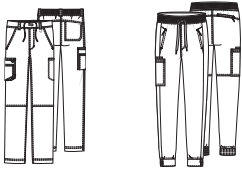

WOMEN'S

MEN'S

BEST SELLER

BEST SELLER

BEST SELLER

BEST SELLER

1123A	CK110A	CK065A	CK080A	CK067A	CK505A	CK900A	CK910A	CK825A
Low Rise Drawstring Pant	Mid Rise Zip Waist Jogger	Mid Rise Tapered Leg Pant	Mid Rise Jogger	High Rise Skinny Leg Pant	Drawstring Skirt	3-Pocket V-Neck Top	Tuck In V-Neck Top	Polo Shirt
4 Pockets	5 Pockets	6 Pockets	6 Pockets	5 Pockets	5 Pockets	3 Pockets	2 Pockets	1 Pocket
R/ XXS-5XL /31" P/ XXS-2XL /28.5" T/ XS-2XL /34"	R/ XXS-5XL /28.5" P/ XXS-2XL /26" T/ XS-2XL /31.5"	R/ XXS-5XL /30.5" P/ XXS-2XL /28" T/ XS-2XL /33.5"	R/ XXS-5XL /28.5" P/ XXS-2XL /26" T/ XS-2XL /31.5"	R/ XS-3XL /28.5" P/ XS-2XL /26"	XXS-3XL /29"	XS-5XL /29.5"	XS-5XL /29.5"	XS-5XL /29.5"
						Black BAPS		
						Navy NYPS		
					N/A	Pewter PWPS		
					N/A	Royal RYPS		N/A
	No Tall				N/A	Wine WNPS	N/A	N/A
	No Tall				N/A	Caribbean Blue CAPS		N/A
	No Tall			N/A	N/A	Ciel CIPS	N/A	N/A
	No Tall		N/A	N/A	N/A	White WTPS	N/A	N/A
	No Tall	N/A		N/A	N/A	Hunter Green HNPS	N/A	N/A
	No Tall			N/A	N/A	Teal Blue TLPS	N/A	N/A
	No Tall	N/A	N/A	N/A	N/A	Galaxy Blue GAB	N/A	N/A
	No Tall	N/A	N/A	N/A	N/A	Red RED	N/A	N/A
	N/A	N/A	N/A	N/A	N/A	Eggplant EGG	N/A	N/A
	N/A	N/A	N/A	N/A	N/A	Olive OLPS		N/A
	N/A	N/A	N/A	N/A	N/A	Grey GRY	N/A	N/A
	No Tall	N/A	N/A	N/A	N/A	Khaki KAK	N/A	N/A
	No Tall	N/A		N/A	N/A	N/A	N/A	N/A
	N/A	N/A	N/A	N/A	N/A	N/A	N/A	N/A
	N/A	N/A	N/A	N/A	N/A	N/A	N/A	N/A
N/A	N/A	N/A	F XS-3XL	F XS-3XL	N/A	N/A	N/A	N/A
N/A	N/A	N/A	F XS-3XL	F XS-3XL	N/A	N/A	N/A	N/A

MEN'S

BEST SELLER

CK200A	CK004A
Natural Rise Fly Front Pant	Mid Rise Jogger
6 Pockets	5 Pockets
R/ XS-5XL /32" S/ XS-3XL /29.5" T/ S-2XL /35"	R/ XS-5XL /31" S/ XS-3XL /28.5" T/ S-2XL /34"
Black	Black
Dark Blue	Dark Blue
Grey	Grey
Blue	Blue
Maroon	No Tall
Dark Green	No Tall
Light Blue	No Tall
White	N/A
Dark Green	N/A
Teal	N/A
Dark Blue	No Tall / Short
Maroon	N/A
Dark Purple	N/A
Dark Green	N/A
Grey	N/A
Light Blue	N/A
N/A	N/A
N/A	N/A
N/A	N/A
N/A	N/A
N/A	N/A
N/A	N/A
N/A	N/A